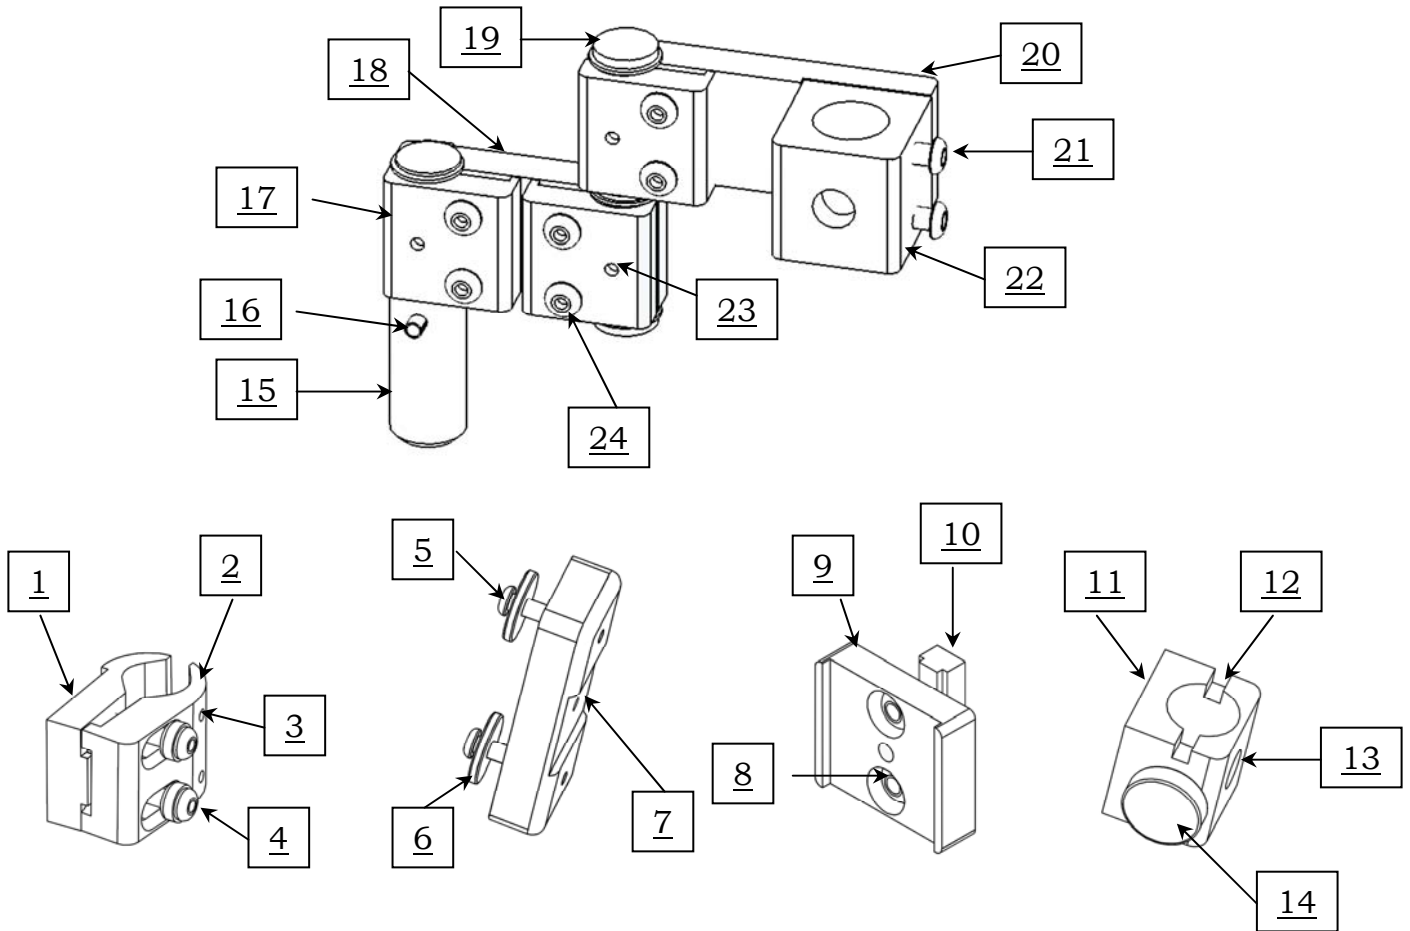

JAECO WREX

Mount Parts Description

1	MR-10 Mount Adapter	13	Attachment Hole
2	Moveable Jaw	14	Locking Knob
3	Jaw Locking Set Screw	15	Arm Mount Shaft
4	Base Clamp screw	16	Alignment Pin
5	Mount Screw	17	Arm Clamp
6	Reinforcement Washer	18	3 inch Arm
7	MR-7 Mount Adapter	19	Joint Pin
8	T-Nut Screws	20	4 inch Mount Arm
9	MR-8 Mount Adapter	21	Shaft Screw
10	Mr-8 T-nut	22	Shaft Mount Base
11	Arm Mount Base	23	Clamp Locking Set Screw
12	Alignment Slot	24	Arm Clamp Screw

JAECO WREX Arm Parts Description

26	Pitch Mount Shaft	38	Elevator J-Link
27	Pitch Pivot	39	Elbow Pivot
28	Pitch Pivot Cover	40	Elbow J-Link
29	Pitch Link	41	Band Cradle
30	Roll Pivot	42	Forearm Pivot
31	Lateral Stop	43	Forearm Link
32	Shoulder Link	44	Slide Saddle
33	WREX Level	45	Band Spool Pivot
34	Upper Humeral Pivot	46	L-Bar
35	Band Spool	47	Forearm Support Mount Plate
36	Humeral Links	48	Forearm Support
37	Lower Humeral Pivot		