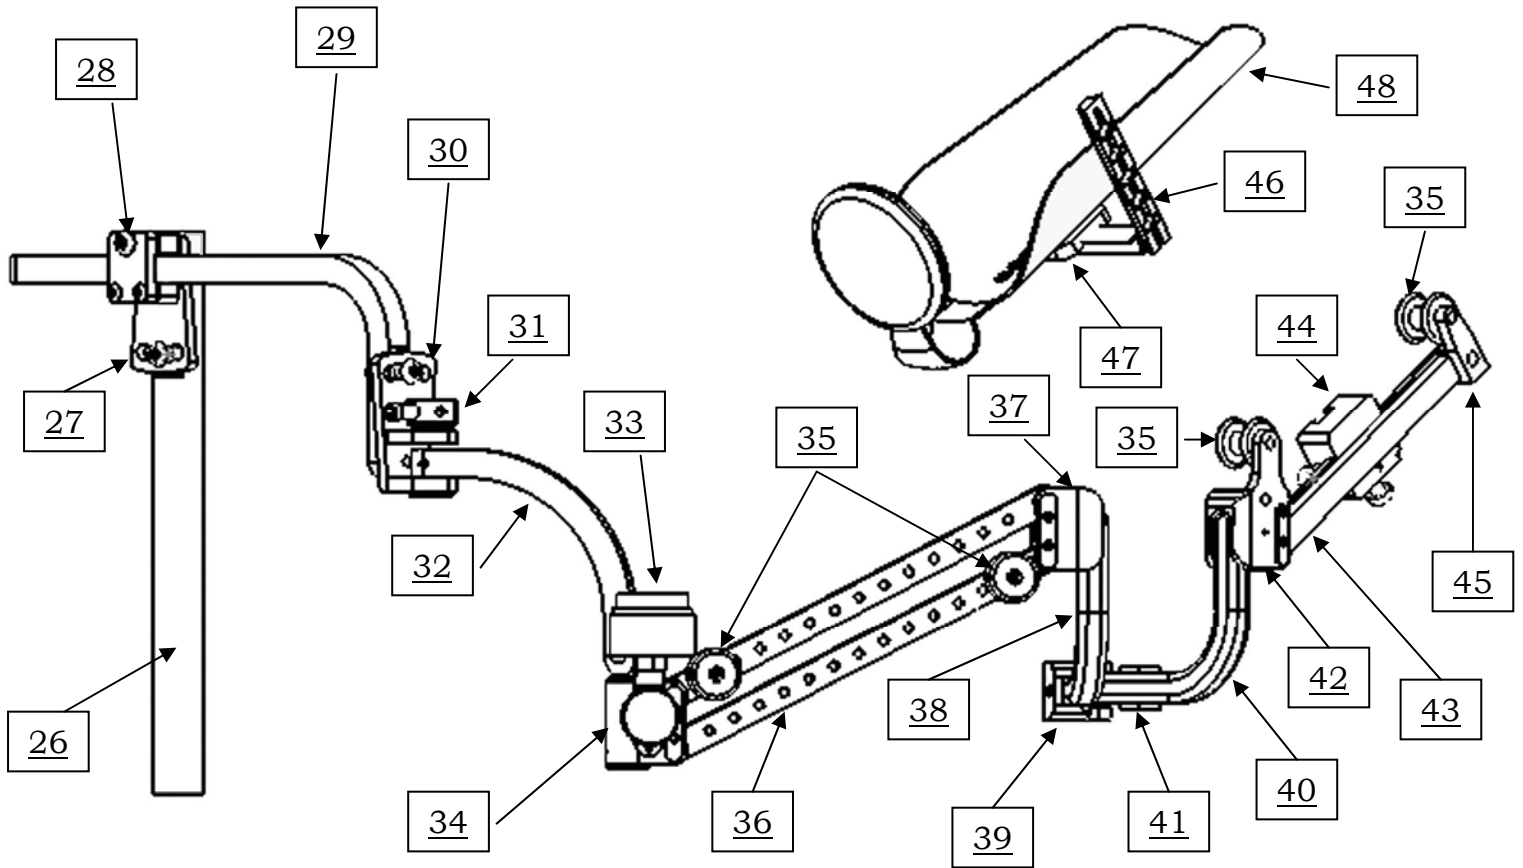

JAECO WREX

Mount Parts Description

1	MR-10 Mount Adapter	13	Attachment Hole
2	Moveable Jaw	14	Locking Knob
3	Jaw Locking Set Screw	15	Arm Mount Shaft
4	Base Clamp screw	16	Alignment Pin
5	Mount Screw	17	Arm Clamp
6	Reinforcement Washer	18	3 inch Arm
7	MR-7 Mount Adapter	19	Joint Pin
8	T-Nut Screws	20	4 inch Mount Arm
9	MR-8 Mount Adapter	21	Shaft Screw
10	Mr-8 T-nut	22	Shaft Mount Base
11	Arm Mount Base	23	Clamp Locking Set Screw
12	Alignment Slot	24	Arm Clamp Screw

JAECO WREX Arm Parts Description

26	Pitch Mount Shaft	38	Elevator J-Link
27	Pitch Pivot	39	Elbow Pivot
28	Pitch Pivot Cover	40	Elbow J-Link
29	Pitch Link	41	Band Cradle
30	Roll Pivot	42	Forearm Pivot
31	Lateral Stop	43	Forearm Link
32	Shoulder Link	44	Slide Saddle
33	WREX Level	45	Band Spool Pivot
34	Upper Humeral Pivot	46	L-Bar
35	Band Spool	47	Forearm Support Mount Plate
36	Humeral Links	48	Forearm Support
37	Lower Humeral Pivot		